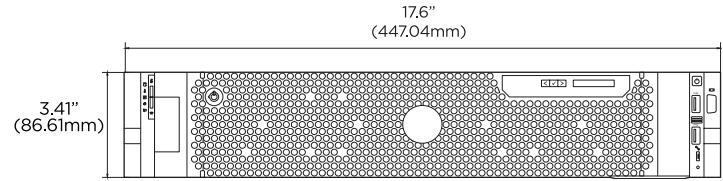

## Summary

This dual processor Blackjack<sup>®</sup> Rack<sup>™</sup> server is the ultimate solution for recording multiple IP cameras of any resolution at up to 600Mbps throughput. The server is NDAA/TAA compliant, UL listed and includes Windows 10<sup>®</sup> IoT, Windows Server<sup>®</sup> 2019, or Linux<sup>®</sup> Ubuntu<sup>®</sup> OS on a separate mirrored 240GB SSD. The 2U rack-mountable hardware features dual Intel<sup>®</sup> Xeon<sup>®</sup> processors, 32GB memory, up to eight (8) 1GB and 10GB network cards and a dual power supply. The Blackjack Rack server comes preloaded with DW Spectrum<sup>®</sup> IPVMS and eight recording licenses, up to 360TB of raw internal storage with RAID5 and RAID6 options and removable hot-swappable drives. The server comes complete with a 5-year, on-site, Next Business Day<sup>\*\*</sup>, Keep Your Hard Drive warranty to ensure peace of mind.

## Dimensions

Unit: Inch (mm)